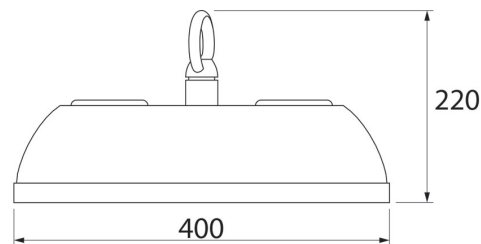

**NON  
DIMMABLE**

DIMMING

Model	IP Rating	Power (W)	Lumen Output (lm)	CCT	CRI	Beam Angle	Dimming	Dimensions	Cutout	Voltage	Fitting Colour
LG-UFO200W	IP65	200W	24,000lm	5000K	≥80	120°	Non Dimmable	Ø400x220mm	N/A	220-240V AC	Black