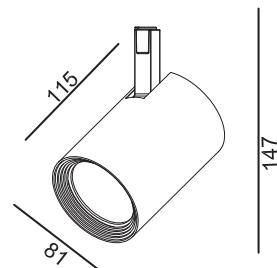

DIMMABLE

DIMMING

Model	IP Rating	Power (W)	Lumen Output (lm)	CCT	CRI	Beam Angle	Dimming	Dimensions	Mounting	Voltage	Fitting Colour
LG-TRACK11-15W	IP20	15W	1,500lm 1,680lm	3000K 4000K	≥80	30°	Dimmable	Ø81x115 mm	Track	220-240V AC	Black White