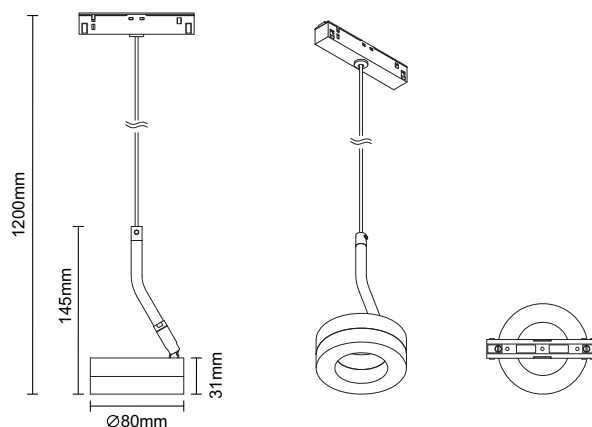

IP20

IP RATING

48V

DC

120°

BEAM ANGLE

**5
YEARS**

WARRANTY

**DALI
2.4G WiFi
0/1-10V
ON/OFF
DIMMING**

LG-MT-20P82305

Model	IP Rating	Power (W)	Lumen Output (lm)	CCT	CRI	Beam Angle	Dimming	Dimensions	Voltage	Light Source	Fitting Colour
LG-MT-20P82305	IP20	4.5W	45lm/W	3000K	≥90	120°	DALI 2.4G WiFi 0/1-10V ON/OFF	Ø80x31x145mm	48VDC	Bridgelux	Black White