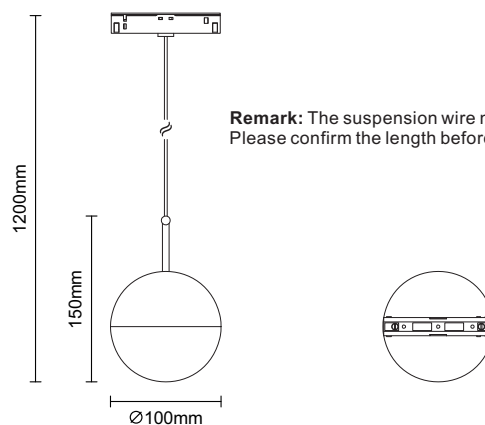

IP20

IP RATING

48V

DC

160°

BEAM ANGLE

**5
YEARS**

WARRANTY

DALI
2.4G WiFi
0/1-10V
ON/OFF
DIMMING

LG-MT-20P2207

Model	IP Rating	Power (W)	Lumen Output (lm)	CCT	CRI	Beam Angle	Dimming	Dimensions	Voltage	Light Source	Fitting Colour
LG-MT-20P2207	IP20	7W	70lm/W	3000K	≥90	160°	DALI 2.4G WiFi 0/1-10V ON/OFF	Ø100x150mm	48VDC	Bridgelux	Black White