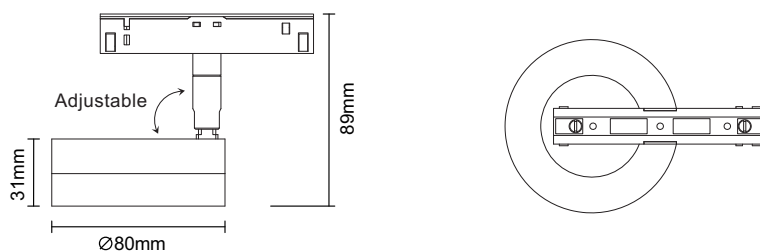

IP20

IP RATING

48V

DC

120°

BEAM ANGLE

**5
YEARS**

WARRANTY

DALI
2.4G WiFi
0/1-10V
ON/OFF
DIMMING

LG-MT-20A82305

Model	IP Rating	Power (W)	Lumen Output (lm)	CCT	CRI	Beam Angle	Dimming	Dimensions	Voltage	Light Source	Fitting Colour
LG-MT-20A82305	IP20	4.5W	45lm/W	3000K	≥90	120°	DALI 2.4G WiFi 0/1-10V ON/OFF	Ø80x31mm	48VDC	Bridgelux	Black White Gold