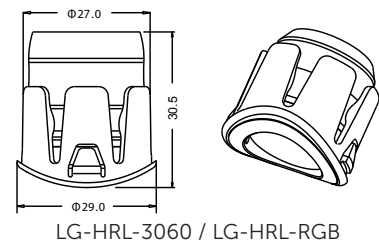

DIMMING

Model	IP Rating	Power (W)	Lumen Output (lm)	CCT	CRI	Beam Angle	Dimming	Dimensions	Cut Out	Voltage	Fitting Colour
Symmetrical Beam Handrail Light											
LG-HRL-3060	IP67	1.5W	114lm 128lm	3000K 4000K	≥80	60°	Non Dimmable	Ø29x30.5 mm	Ø27	24V DC	Aluminium
LG-HRL-RGB			80lm	RGB							
Asymmetrical Beam Handrail Light											
LG-HRL-3070	IP67	1.5W	109lm 123lm	3000K 4000K	≥80	60°	Non Dimmable	Ø29x26.7 mm	Ø27	24V DC	Aluminium