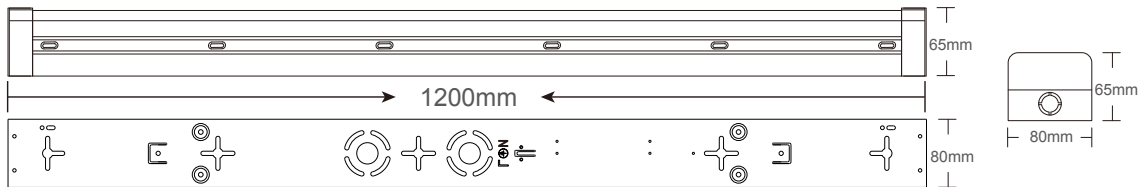

LG-BAT01

The Linear LED Batten Light is an easy surface mount replacement to double fluorescent fittings:

- Featuring easy click in diffuser
- Simple accessible mounting points
- Large terminal block connections

**4,000
4,200
4,400**
LUMENS

40W
WATT

**3000K
4000K
5000K**
COLOUR

IP44
IP RATING

220-240V
AC

120°
BEAM ANGLE

**5
YEARS**
WARRANTY

DIMMABLE
DIMMING

Model	IP Rating	Power (W)	Lumen Output (lm)	CCT	CRI	Beam Angle	Dimming	Dimensions	Cut Out	Voltage	Fitting Colour
LG-BAT01	IP44	40W	4,000lm 4,200lm 4,400lm	3000K 4000K 5000K	≥80	120°	Non Dimmable	80x65x1200 mm	N/A	200-240V AC	White