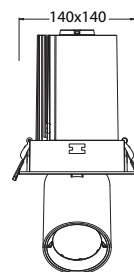

**5
YEARS**

WARRANTY

DIMMABLE

DIMMING

Honeycomb
Ø65mm

Cross louver
Ø65mm

Snout
Ø65mm

Model	IP Rating	Power (W)	Lumen Output (lm)	CCT	CRI	Beam Angle	Dimming	Dimensions	Cut Out	Voltage	Fitting Colour
LG-724-1	IP20	24W	1,986lm 2,006lm	3000K 4000K	≥80	15/24 38/60°	Dimmable	140x140 mm	125x125 mm	220-240V AC	Black White