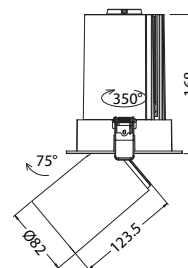

**5
YEARS**

WARRANTY

DIMMABLE

DIMMING

Honeycomb
Ø65mm

Cross louver
Ø65mm

Snout
Ø65mm

Model	IP Rating	Power (W)	Lumen Output (lm)	CCT	CRI	Beam Angle	Dimming	Dimensions	Cut Out	Voltage	Fitting Colour
LG-724-1	IP20	24W	1,986lm 2,006lm	3000K 4000K	≥80	15/24 38/60°	Dimmable	140x140 mm	125x125 mm	220-240V AC	Black White