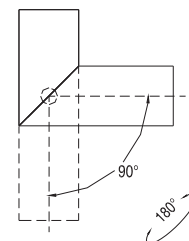

Model	IP Rating	Power (W)	Lumen Output (lm)	CCT	CRI	Beam Angle	Dimming	Dimensions	Glass	Voltage	Fitting Colour
XD-067-0691-9W	IP20	9W	671lm	3000K	≥80	15° 24° 38°	Optional	Ø58x180mm	Tempered Clear Glass	220-240V AC	Black White