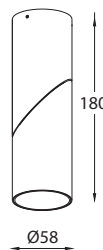

**220-240V**

AC

**15/24/38°**

BEAM ANGLE

**5  
YEARS**

WARRANTY

**OPTIONAL**

DIMMING

Model	IP Rating	Power (W)	Lumen Output (lm)	CCT	CRI	Beam Angle	Dimming	Dimensions	Glass	Voltage	Fitting Colour
XD-067-0691-9W	IP20	9W	671lm	3000K	≥80	15° 24° 38°	Optional	Ø58x180mm	Tempered Clear Glass	220-240V AC	Black White