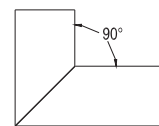

Model	IP Rating	Power (W)	Lumen Output (lm)	CCT	CRI	Beam Angle	Dimming	Dimensions	Glass	Voltage	Fitting Colour
XD-067-0691-9W	IP20	9W	671lm	3000K	≥80	15° 24° 38°	Optional	Ø58x180mm	Tempered Clear Glass	220-240V AC	Black White