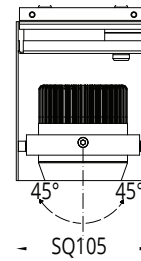

## LG-COMBO-01

- IP20, 12W LED Surface mounted downlight.
- Manufactured from die-cast aluminium with powder coated finish.

**1,020  
1,080  
1,120**  
LUMENS

**12W**  
WATT

**3000K  
4000K  
5000K**  
COLOUR

**IP20**  
IP RATING

**220-240V**  
AC

**24/45°**  
BEAM ANGLE

**5  
YEARS**  
WARRANTY

**DIMMABLE**  
DIMMING

Model	IP Rating	Power (W)	Lumen Output (lm)	CCT	CRI	Beam Angle	Dimming	Dimensions	Voltage	Chip	Fitting Colour
LG-COMBO-01	IP20	12W	1,020lm 1,080lm 1,120lm	3000K 4000K 5000K	≥80	24° 45°	Dimmable	Ø105x105x 139mm	220-240V AC	Bridgelux LED	Black White