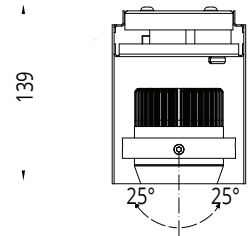

## LG-COMBO-01

- IP20, 12W LED Surface mounted downlight.
- Manufactured from die-cast aluminium with powder coated finish.

**1,020  
1,080  
1,120**  
LUMENS

**12W**  
WATT

**3000K  
4000K  
5000K**  
COLOUR

**IP20**  
IP RATING

**220-240V**  
AC

**24/45°**  
BEAM ANGLE

**5  
YEARS**  
WARRANTY

**DIMMABLE**  
DIMMING

Model	IP Rating	Power (W)	Lumen Output (lm)	CCT	CRI	Beam Angle	Dimming	Dimensions	Voltage	Chip	Fitting Colour
LG-COMBO-01	IP20	12W	1,020lm 1,080lm 1,120lm	3000K 4000K 5000K	≥80	24° 45°	Dimmable	Ø105x105x 139mm	220-240V AC	Bridgelux LED	Black White