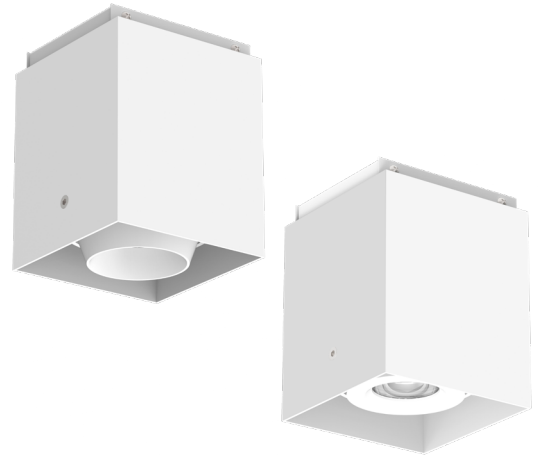

## LG-COMBO-01

- IP20, 12W LED Surface mounted downlight.
- Manufactured from die-cast aluminium with powder coated finish.

**1,020  
1,080  
1,120**  
LUMENS

**12W**  
WATT

**3000K  
4000K  
5000K**  
COLOUR

**IP20**  
IP RATING

**220-240V**  
AC

**24/45°**  
BEAM ANGLE

**5  
YEARS**  
WARRANTY

**DIMMABLE**  
DIMMING

Model	IP Rating	Power (W)	Lumen Output (lm)	CCT	CRI	Beam Angle	Dimming	Dimensions	Voltage	Chip	Fitting Colour
LG-COMBO-01	IP20	12W	1,020lm 1,080lm 1,120lm	3000K 4000K 5000K	≥80	24° 45°	Dimmable	Ø105x105x 139mm	220-240V AC	Bridgelux LED	Black White