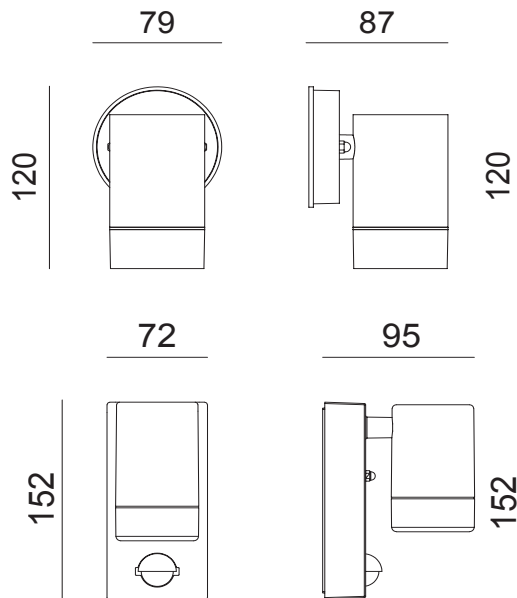

## LG-ABP5001 / LG-ABP5001-PIR

IP44 Rated Wall Mounted Fitting -  
Suitable for GU10 8.8W Max.  
\*Globe Not Included

**GLOBE  
DEPENDENT**

LUMENS

**LED GU10  
REQUIRED**

WATT (MAX)

**3000K  
4000K**

COLOUR

**OPTIONAL**

DIMMING

Model	IP Rating	Power (W)	Lumen Output (lm)	CCT	CRI	Beam Angle	Dimming	Dimensions	Glass	Voltage	Fitting Colour
LG-ABP5001 LG-ABP5001-PIR	IP44	MAX GU10 8.8W	Globe Dependent	3000K 4000K	≥80	35°	Optional Dimming	120x79x87mm 152x72x95mm (PIR)	Tempered Clear Glass	220-240V AC	Black White