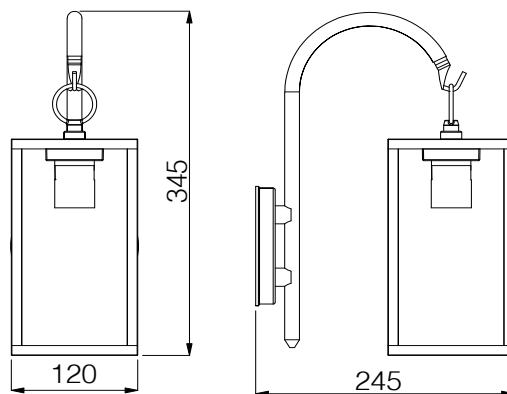

LG-AB5802

IP44 Rated Wall Mounted Fitting -
Suitable for E27 40W MAX.
*Globe Not Included

**GLOBE
DEPENDENT**

LUMENS

E27 40W

WATT (MAX)

**3000K
4000K**

COLOUR

**NON
DIMMABLE**

DIMMING

Model	IP Rating	Power (W)	Lumen Output (lm)	CCT	CRI	Beam Angle	Dimming	Dimensions	Glass	Voltage	Fitting Colour
LG-AB5802	IP44	E27 40W	Globe Dependent	3000K 4000K	≥80	360°	Optional Dimming	120x245x345 mm	Tempered Clear Glass	220-240V AC	Black