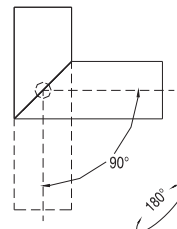

Model	IP Rating	Power (W)	Lumen Output (lm)	CCT	CRI	Beam Angle	Dimming	Dimensions	Glass	Voltage	Fitting Colour
XD-020-0692-15W	IP20	15W	1,200lm	3000K	≥80	15° 30° 50°	Optional	Ø72x230mm	Tempered Clear Glass	220-240V AC	Black White