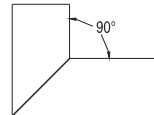

Model	IP Rating	Power (W)	Lumen Output (lm)	CCT	CRI	Beam Angle	Dimming	Dimensions	Glass	Voltage	Fitting Colour
XD-020-0692-15W	IP20	15W	1,200lm	3000K	≥80	15° 30° 50°	Optional	Ø72x230mm	Tempered Clear Glass	220-240V AC	Black White