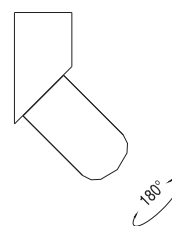

Model	IP Rating	Power (W)	Lumen Output (lm)	CCT	CRI	Beam Angle	Dimming	Dimensions	Glass	Voltage	Fitting Colour
XD-020-0692-15W	IP20	15W	1,200lm	3000K	≥80	15° 30° 50°	Optional	Ø72x230mm	Tempered Clear Glass	220-240V AC	Black White