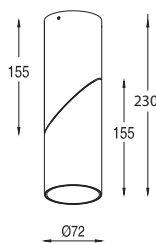

Model	IP Rating	Power (W)	Lumen Output (lm)	CCT	CRI	Beam Angle	Dimming	Dimensions	Glass	Voltage	Fitting Colour
XD-020-0692-15W	IP20	15W	1,200lm	3000K	≥80	15° 30° 50°	Optional	Ø72x230mm	Tempered Clear Glass	220-240V AC	Black White